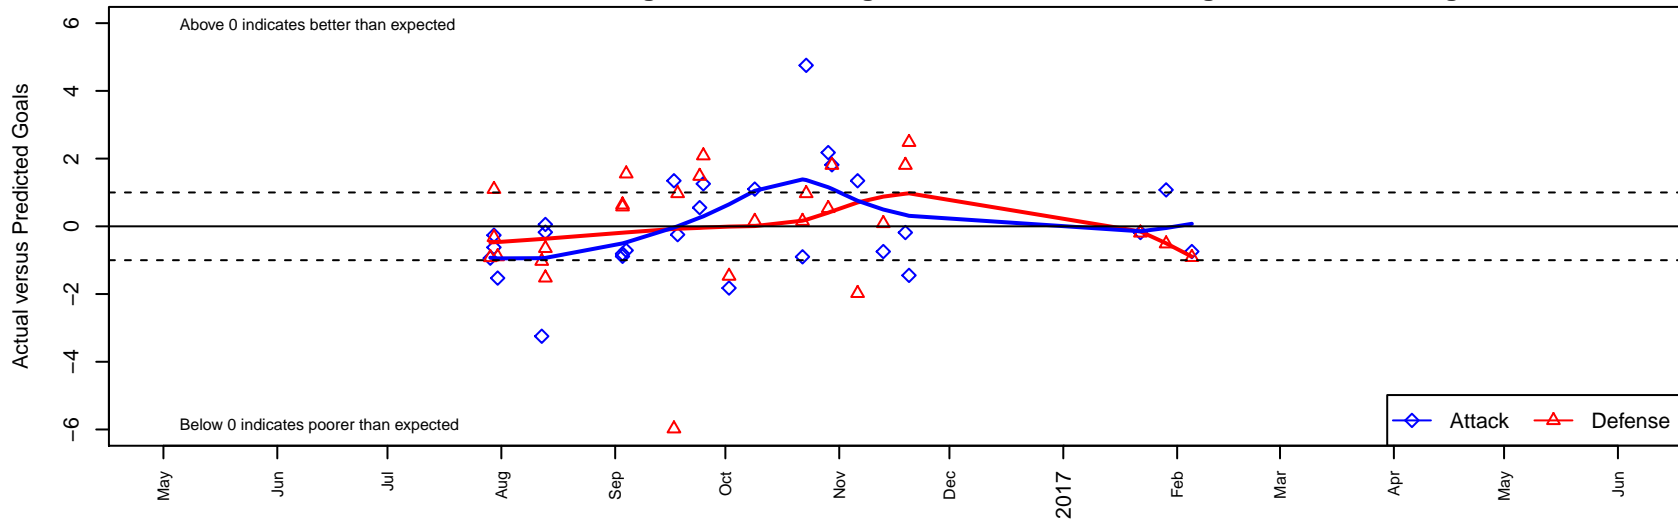

Kitsap Alliance FC Red B99

Kitsap Alliance FC
 Silverdale, WA
 B99 total strength=1743
 attack=35.07 defense=19.62
 fall league = RCL B99 Div 1
 notes= was Westsound Red

alt names used:
 KITSAP ALLIANCE FC B99A
 Kitsap Alliance FC B99 A
 Kitsap Alliance FC B99 A

Venues played:
 2016 Mt Hood Challenge U17-U19 Gold
 2016 Pacific Coast Challenge Premier U19
 2016 Labor Day Cup BU18
 2016 RCL B99 Div 1
 2016 WYS Championship B99

Kitsap Alliance FC Red B99
 Dots are actual minus expected GF (blue circles) and GA (red triangles).
 Blue line is smoothed change in attack strength. Red is smoothed change in defense strength.

**attack and defense variance (black dot)
relative to other teams
and top 10 in region**

**attack and defense rating
relative to others at age
and all opponents in last 13 months**

Performance relative to 13 month average