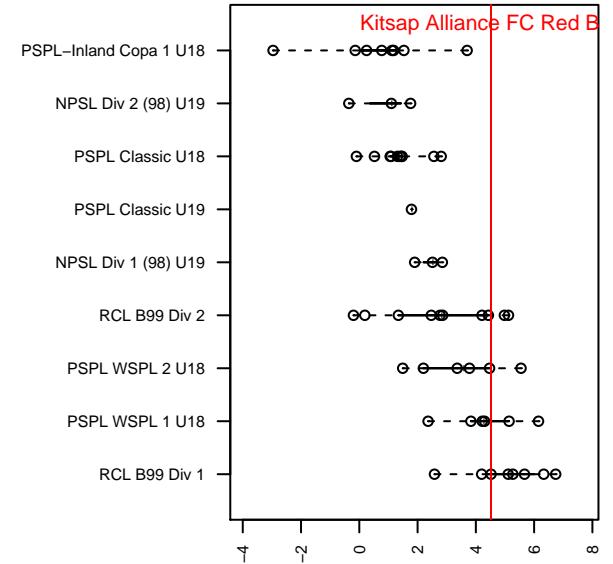

Kitsap Alliance FC Red B99

Kitsap Alliance FC
 Silverdale, WA
 B99 total strength=1743
 attack=35.07 defense=19.62
 fall league = RCL B99 Div 1
 notes= was Westsound Red

alt names used:
 KITSAP ALLIANCE FC B99A
 Kitsap Alliance FC B99 A
 Kitsap Alliance FC B99 A

Venues played:
 2016 Mt Hood Challenge U17-U19 Gold
 2016 Pacific Coast Challenge Premier U19
 2016 Labor Day Cup BU18
 2016 RCL B99 Div 1
 2016 WYS Championship B99

Kitsap Alliance FC Red B99
 Dots are actual minus expected GF (blue circles) and GA (red triangles).
 Blue line is smoothed change in attack strength. Red is smoothed change in defense strength.

**attack and defense variance (black dot)
relative to other teams
and top 10 in region**

**attack and defense rating
relative to others at age
and all opponents in last 13 months**

Performance relative to 13 month average