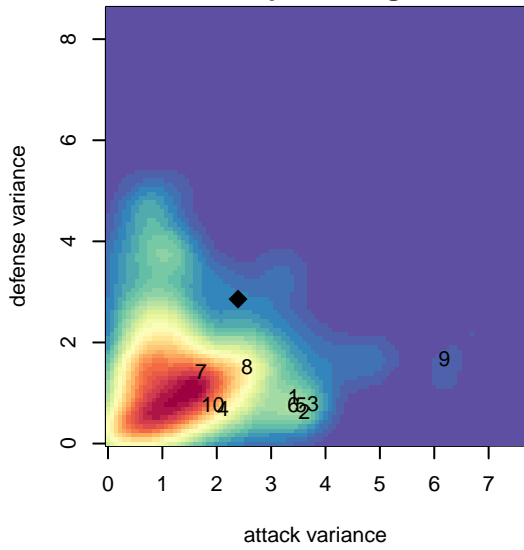

Kitsap Alliance FC Red B99

Kitsap Alliance FC
 Silverdale, WA
 B99 total strength=1743
 attack=35.07 defense=19.62
 fall league = RCL B99 Div 1
 notes= was Westsound Red

alt names used:
 KITSAP ALLIANCE FC B99A
 Kitsap Alliance FC B99 A
 Kitsap Alliance FC B99 A

Venues played:
 2016 Mt Hood Challenge U17-U19 Gold
 2016 Pacific Coast Challenge Premier U19
 2016 Labor Day Cup BU18
 2016 RCL B99 Div 1
 2016 WYS Championship B99

Kitsap Alliance FC Red B99
 Dots are actual minus expected GF (blue circles) and GA (red triangles).
 Blue line is smoothed change in attack strength. Red is smoothed change in defense strength.

**attack and defense variance (black dot)
relative to other teams
and top 10 in region**

**attack and defense rating
relative to others at age
and all opponents in last 13 months**

Performance relative to 13 month average