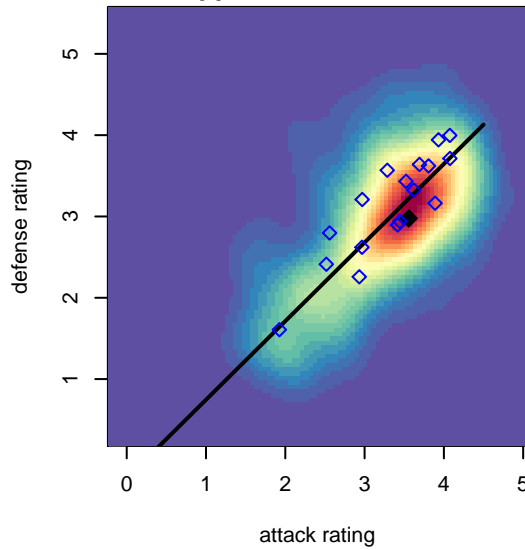

Kitsap Alliance FC Red B99

Kitsap Alliance FC
 Silverdale, WA
 B99 total strength=1743
 attack=35.07 defense=19.62
 fall league = RCL B99 Div 1
 notes= was Westsound Red

alt names used:
 KITSAP ALLIANCE FC B99A
 Kitsap Alliance FC B99 A
 Kitsap Alliance FC B99 A

Venues played:
 2016 Mt Hood Challenge U17-U19 Gold
 2016 Pacific Coast Challenge Premier U19
 2016 Labor Day Cup BU18
 2016 RCL B99 Div 1
 2016 WYS Championship B99

Kitsap Alliance FC Red B99
 Dots are actual minus expected GF (blue circles) and GA (red triangles).
 Blue line is smoothed change in attack strength. Red is smoothed change in defense strength.

**attack and defense variance (black dot)
relative to other teams
and top 10 in region**

**attack and defense rating
relative to others at age
and all opponents in last 13 months**

Performance relative to 13 month average