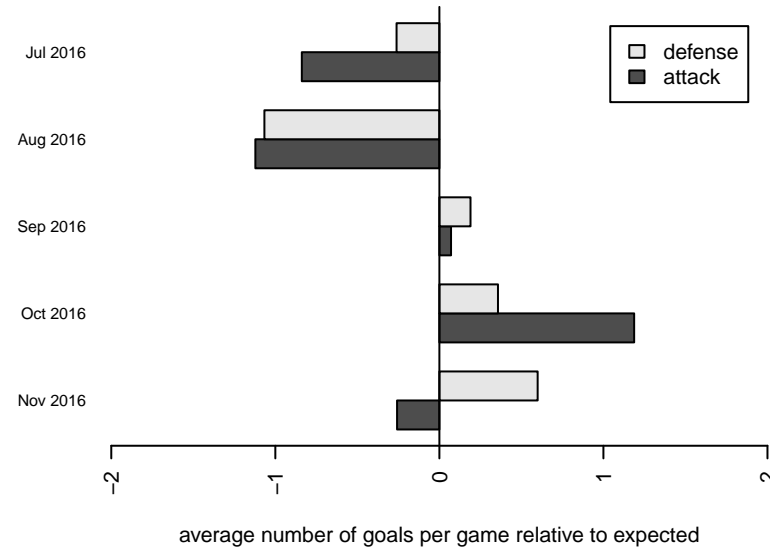

Performance relative to 13 month average