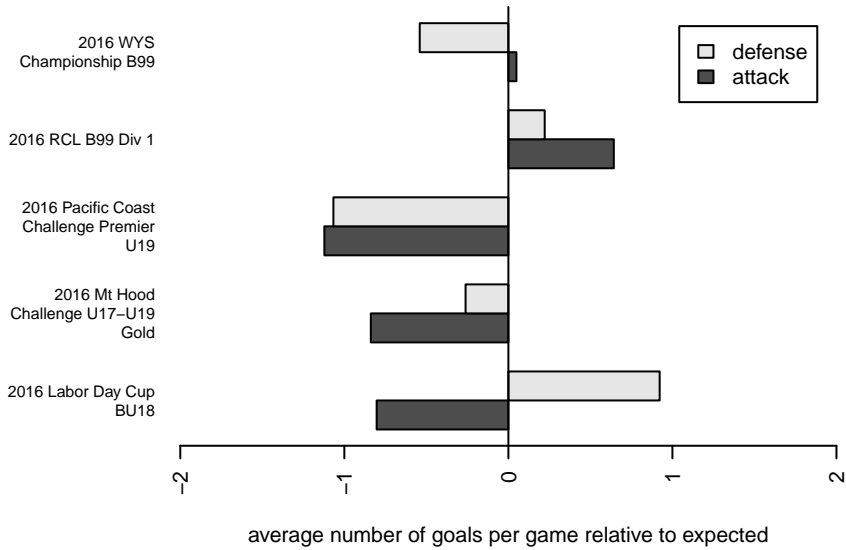

Kitsap Alliance FC Red B99

Kitsap Alliance FC
 Silverdale, WA
 B99 total strength=1743
 attack=35.07 defense=19.62
 fall league = RCL B99 Div 1
 notes= was Westsound Red

alt names used:
 KITSAP ALLIANCE FC B99A
 Kitsap Alliance FC B99 A
 Kitsap Alliance FC B99 A

Venues played:
 2016 Mt Hood Challenge U17-U19 Gold
 2016 Pacific Coast Challenge Premier U19
 2016 Labor Day Cup BU18
 2016 RCL B99 Div 1
 2016 WYS Championship B99

Kitsap Alliance FC Red B99
 Dots are actual minus expected GF (blue circles) and GA (red triangles).
 Blue line is smoothed change in attack strength. Red is smoothed change in defense strength.

**attack and defense variance (black dot)
relative to other teams
and top 10 in region**

**attack and defense rating
relative to others at age
and all opponents in last 13 months**

Performance relative to 13 month average